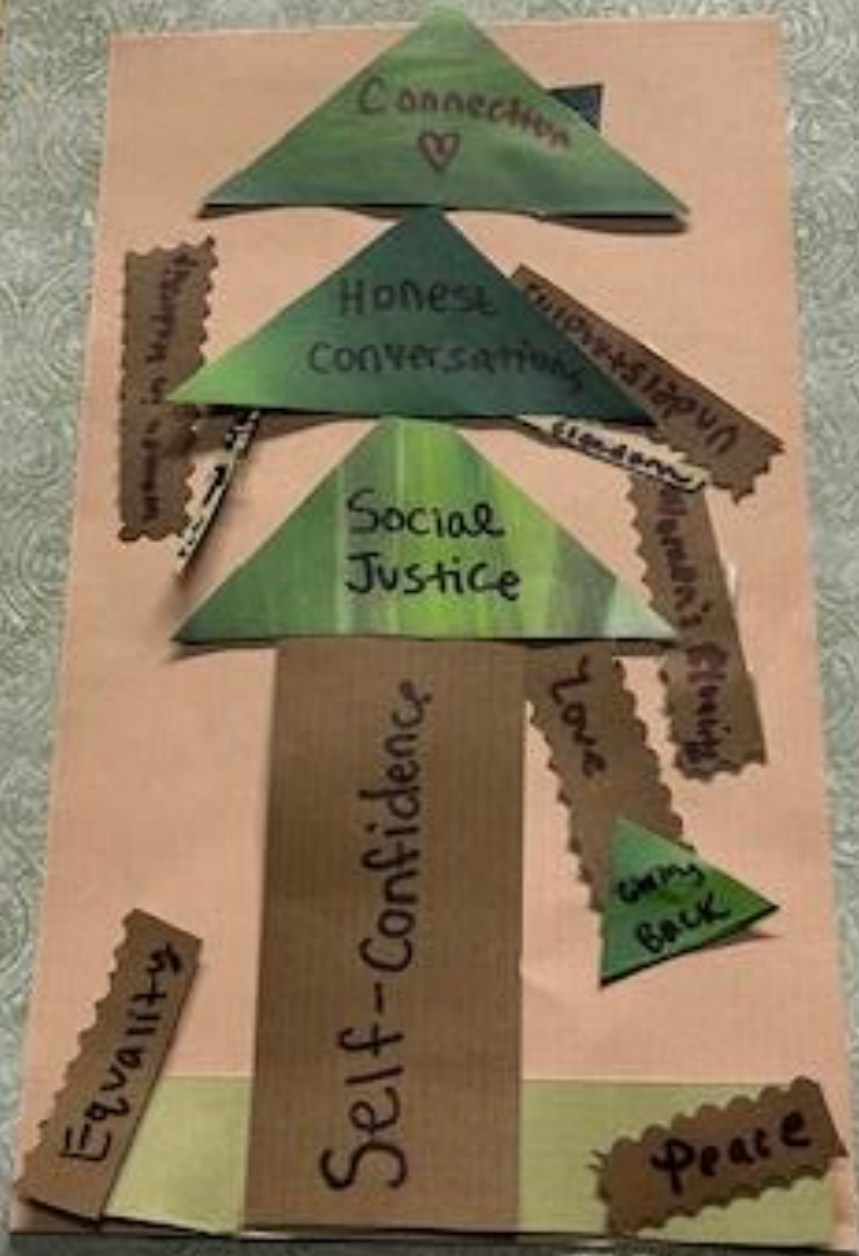

We STAND TOGETHER in our... *Forest of Dreams*

OUR MISSION STATEMENT

We are a vibrant, inclusive community for personal growing and joyful knowing of our oneness with Spirit and each other.

**WHAT IS MINE TO DO
TO LIVE OUR MISSION STATEMENT?**

The spark of the divine image is within, capable of unfolding the wonderful Christ qualities and carrying the potential of perfect mind, body and affairs. The spiritual Truth is that you are God's own beloved child and God is ever giving you His own wisdom, love, power, life, and substance.

Myrtle Fillmore – How To Let God Help You

EVERYTHING MATTERS... PIECES OF A PUZZLE...

Everything Matters

Unity of Spirit conquers the world and Nations will forget to fight if we continue to know that all people express the one Life. When we find that there is only one Presence, the real Presence of infinite Goodness, we find no place for the opposite quality.