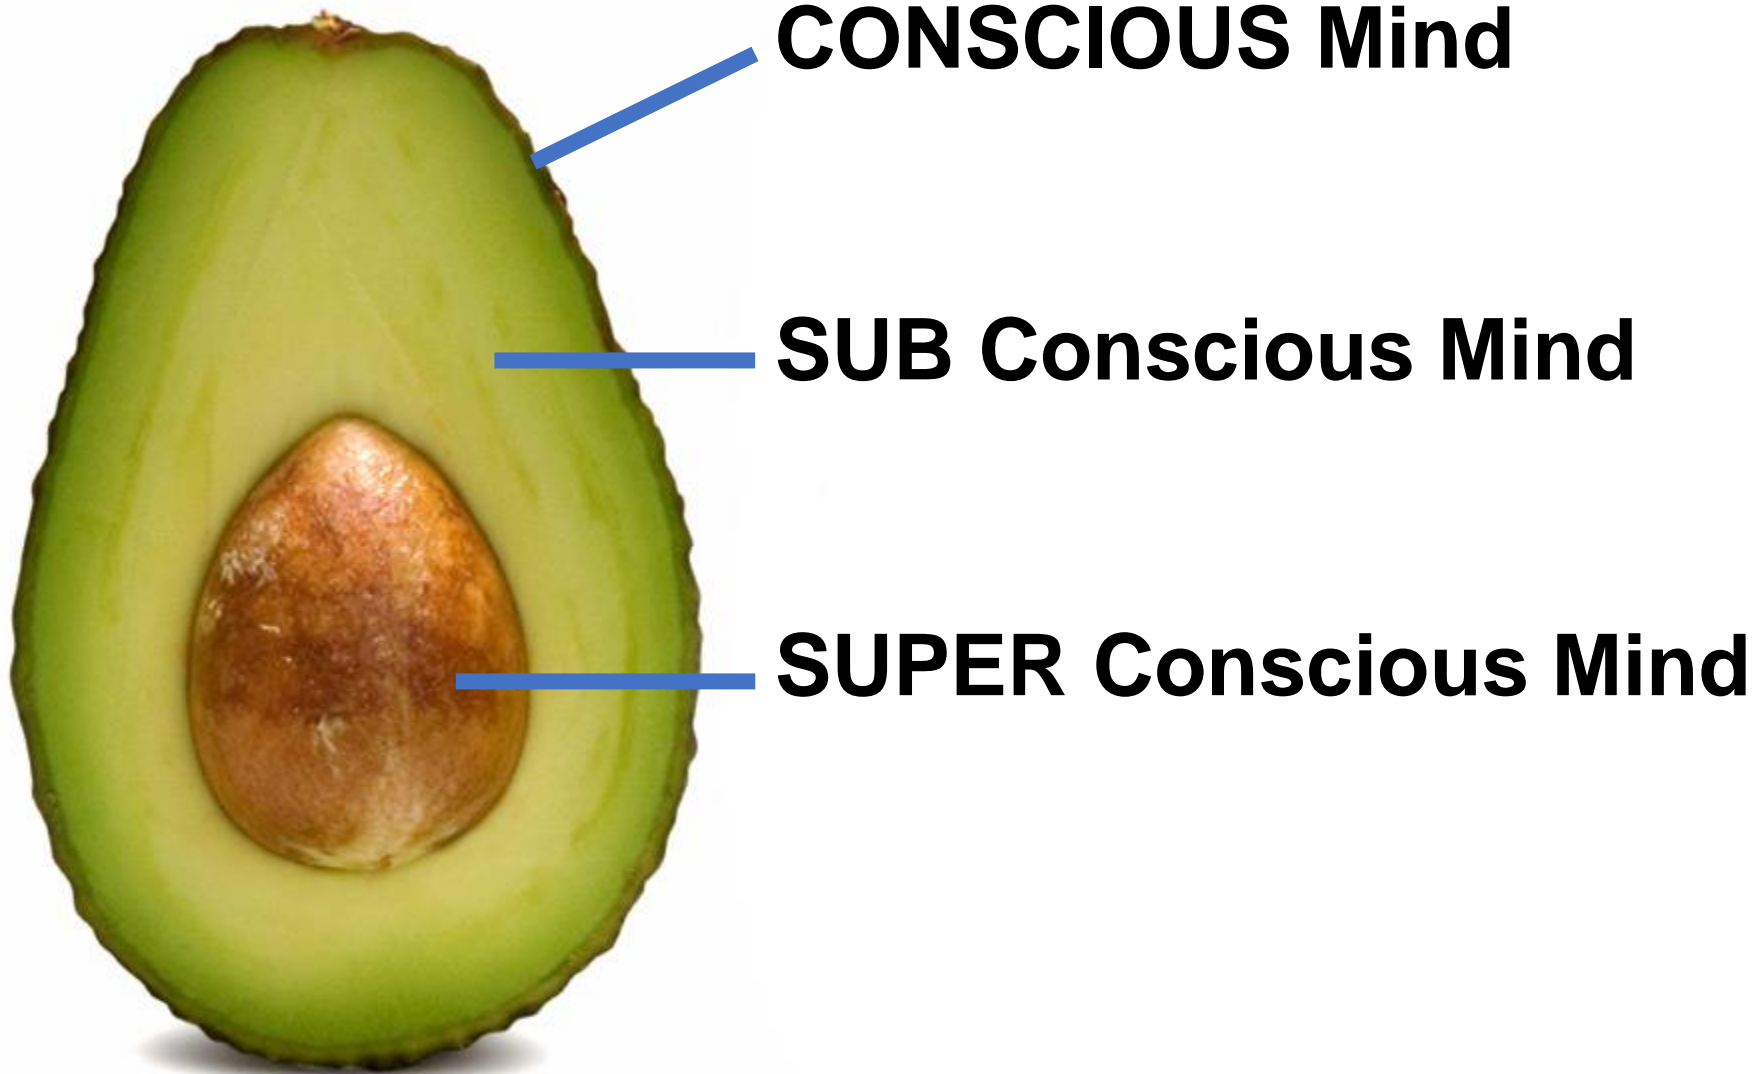

CONSCIOUS Mind

SUB Conscious Mind

SUPER Conscious Mind

Journey to Inner